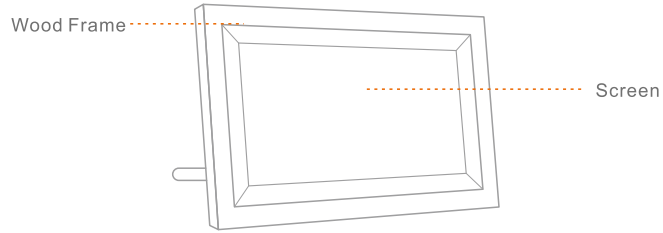

1.Product Introduction

Product Appearance

Front View

Rear View

• Power Adapter x 1

• Stand x 1

• Quick Start Guide x 1

Specification

Features

Internet

After connecting to a 2.4G Wi-Fi network, it can instantly receive photos from your mobile phone at any time and from anywhere.

Wood Frame

Elegant wood frame design. Hang your frame on a wall or stand it on desk.