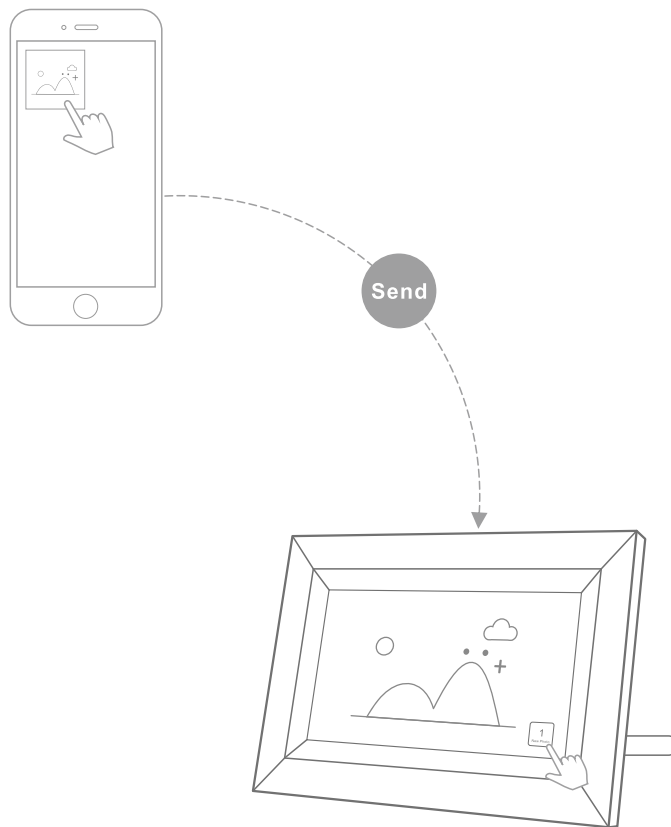

Simple User Interface

Designed with a user-friendly interface that allows you to upload and display photos directly from your phone to share with your friends and family.

Download the App

2. Instructions

1. Connect the photo frame to the included power adapter and plug the adapter into the socket (the unit will automatically turn on).

2. This product needs to be used with the HDgenius app. There are two ways to download the app:

Method 1: Search for "HDgenius" in the Apple App Store or Google Play to download and install the app.

Method 2: Scan the QR code below to download and install the app.

Download the App

3. Use the app to pair the photo frame with your device and send photos to the photo frame. Once the photo frame receives a "New Photo", tap to view.