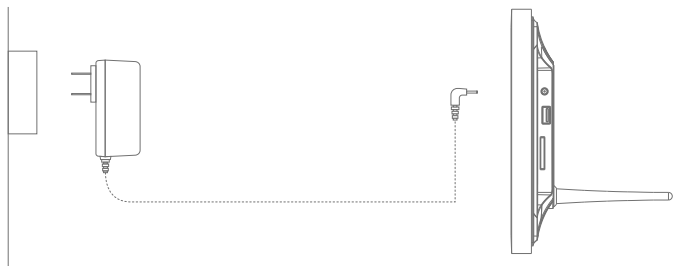

Simple User Interface

Designed with a user-friendly interface that allows you to upload and display photos directly from your phone to share with your friends and family.

Download the App

2. Instructions

1. Connect the photo frame to the included power adapter and plug the adapter into the socket (the unit will automatically turn on).

2. This product needs to be used with the HDgenius app. There are two ways to download the app: