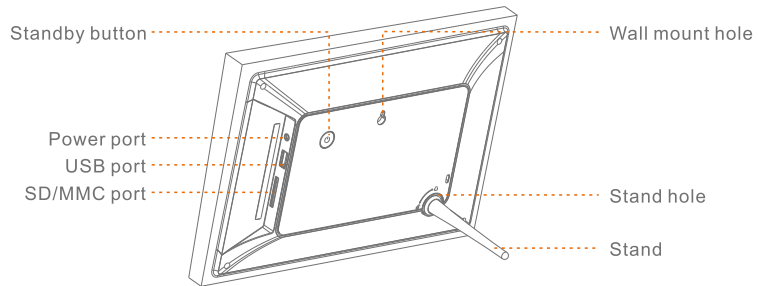

1.Product Introduction

Product Appearance

Front View

Rear View

• Power Adapter x 1

• Stand x 1

• Quick Start Guide x 1

Specification

Peripherals	
WLAN	Built-in Wi-Fi Module, supports IEEE 802.11 b/g/n
Multi-media	
Picture	Supports JPG, BMP, PNG
I/O Interface	
USB Port	1xUSB 2.0 port
SD Port	SD Port1 and SD/MMC port
Power	
Adaptor input	AC 100V ~ 240V, 50 ~ 60Hz

Features

Internet

After connecting to a 2.4G Wi-Fi network, it can instantly receive photos from your mobile phone at any time and from anywhere.

Wood Frame

Elegant wood frame design. Hang your frame on a wall or stand it on desk.